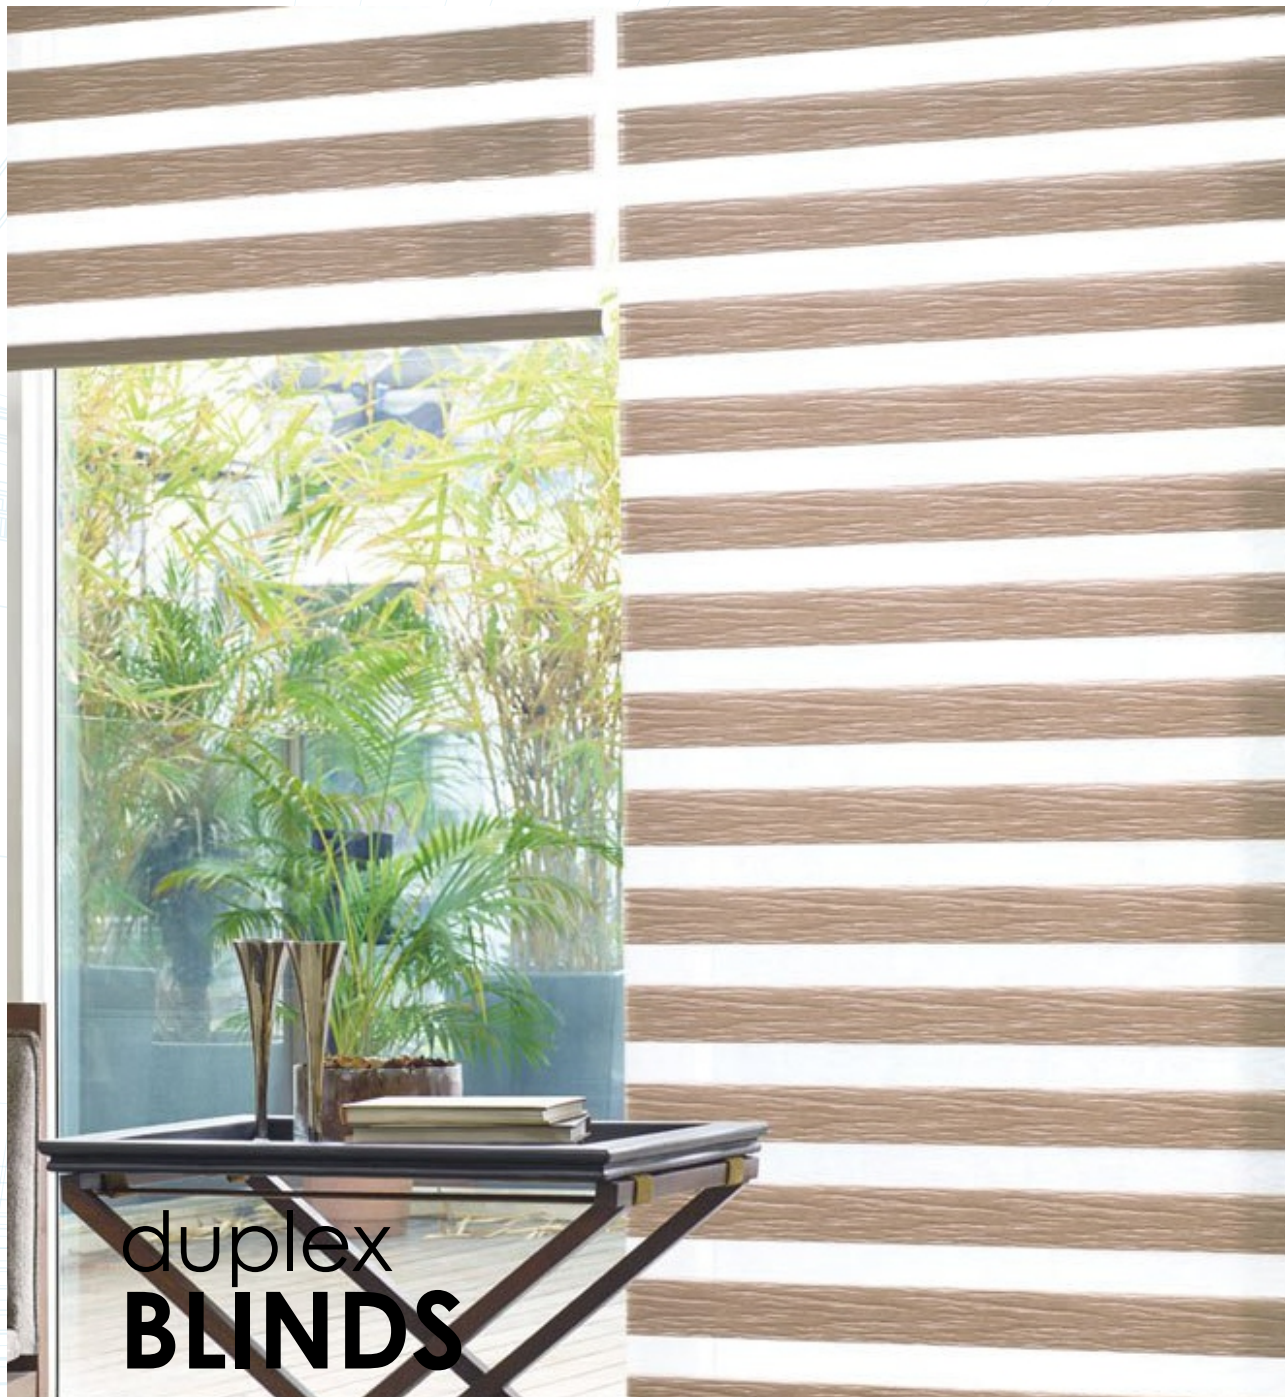

duplex
BLINDS

INTERIOR *Solutions*

Stylish and simple to use, Duplex or Zebra blinds filters light into a room using a two phase system that switches from opaque to sheer.

Simply operated via a chain system, alternate strips of dim out and sheer fabrics can be aligned to create a beautiful spectrum of a full sheer blind, a full dim out blind or a mixture of the two.

Available in variety of design, shades and colours.